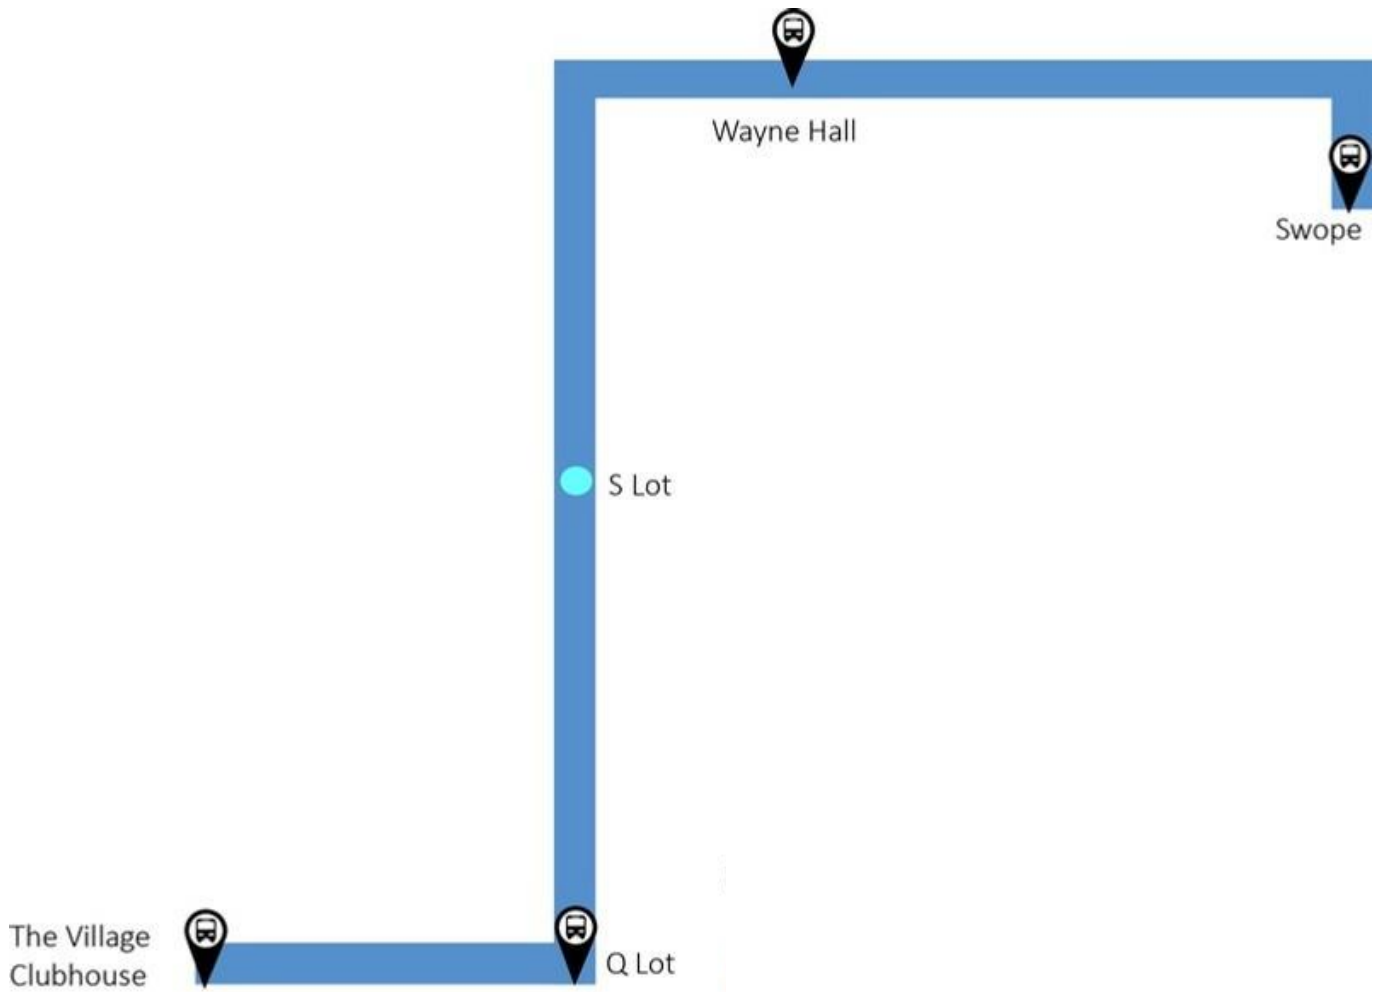

WCU Shuttles

Blue Route

Monday-Thursday: 7:15 AM - 8:00 PM

Friday: 7:15 AM - 4:00 PM

-  Shuttle Stop
-  On Request Stop

BLUE ROUTE

Monday-Thursday

BLOCK	NORTHBOUND			SOUTHBOUND			
	Village Clubhouse	Q-Lot	Wayne Hall	Swope	Wayne Hall	Q-Lot	Village Clubhouse
Z	7:15	7:17	7:21	7:25	7:29	7:33	7:34
Z	7:36	7:38	7:42	7:46	7:50	7:54	7:55
Z	7:57	7:59	8:03	8:07	8:11	8:15	8:16
Z	8:18	8:20	8:24	8:28	8:32	8:36	8:37
Z	8:39	8:41	8:45	8:49	8:53	8:57	8:58
Z	9:00	9:02	9:06	9:10	9:14	9:18	9:19
Y	9:15	9:17	9:21	9:25	9:29	9:33	9:34
Z	9:21	9:23	9:27	9:31	9:35	9:39	9:40
Y	9:36	9:38	9:42	9:46	9:50	9:54	9:55
Z	9:42	9:44	9:48	9:52	9:56	10:00	10:01
Y	9:57	9:59	10:03	10:07	10:11	10:15	10:16
Z	10:03	10:05	10:09	10:13	10:17	10:21	10:22
Y	10:18	10:20	10:24	10:28	10:32	10:36	10:37
Z	10:24	10:26	10:30	10:34	10:38	10:42	10:43
Y	10:39	10:41	10:45	10:49	10:53	10:57	10:58
Z	10:45	10:47	10:51	10:55	10:59	11:03	11:04
Y	11:00	11:02	11:06	11:10	11:14	11:18	11:19
Z	11:06	11:08	11:12	11:16	11:20	11:24	11:25
Y	11:21	11:23	11:27	11:31	11:35	11:39	11:40
Z	11:27	11:29	11:33	11:37	11:41	11:45	11:46
Y	11:42	11:44	11:48	11:52	11:56	12:00	12:01
Z	11:48	11:50	11:54	11:58	12:02	12:06	12:07
Y	12:03	12:05	12:09	12:13	12:17	12:21	12:22
Z	12:09	12:11	12:15	12:19	12:23	12:27	12:28
Y	12:24	12:26	12:30	12:34	12:38	12:42	12:43