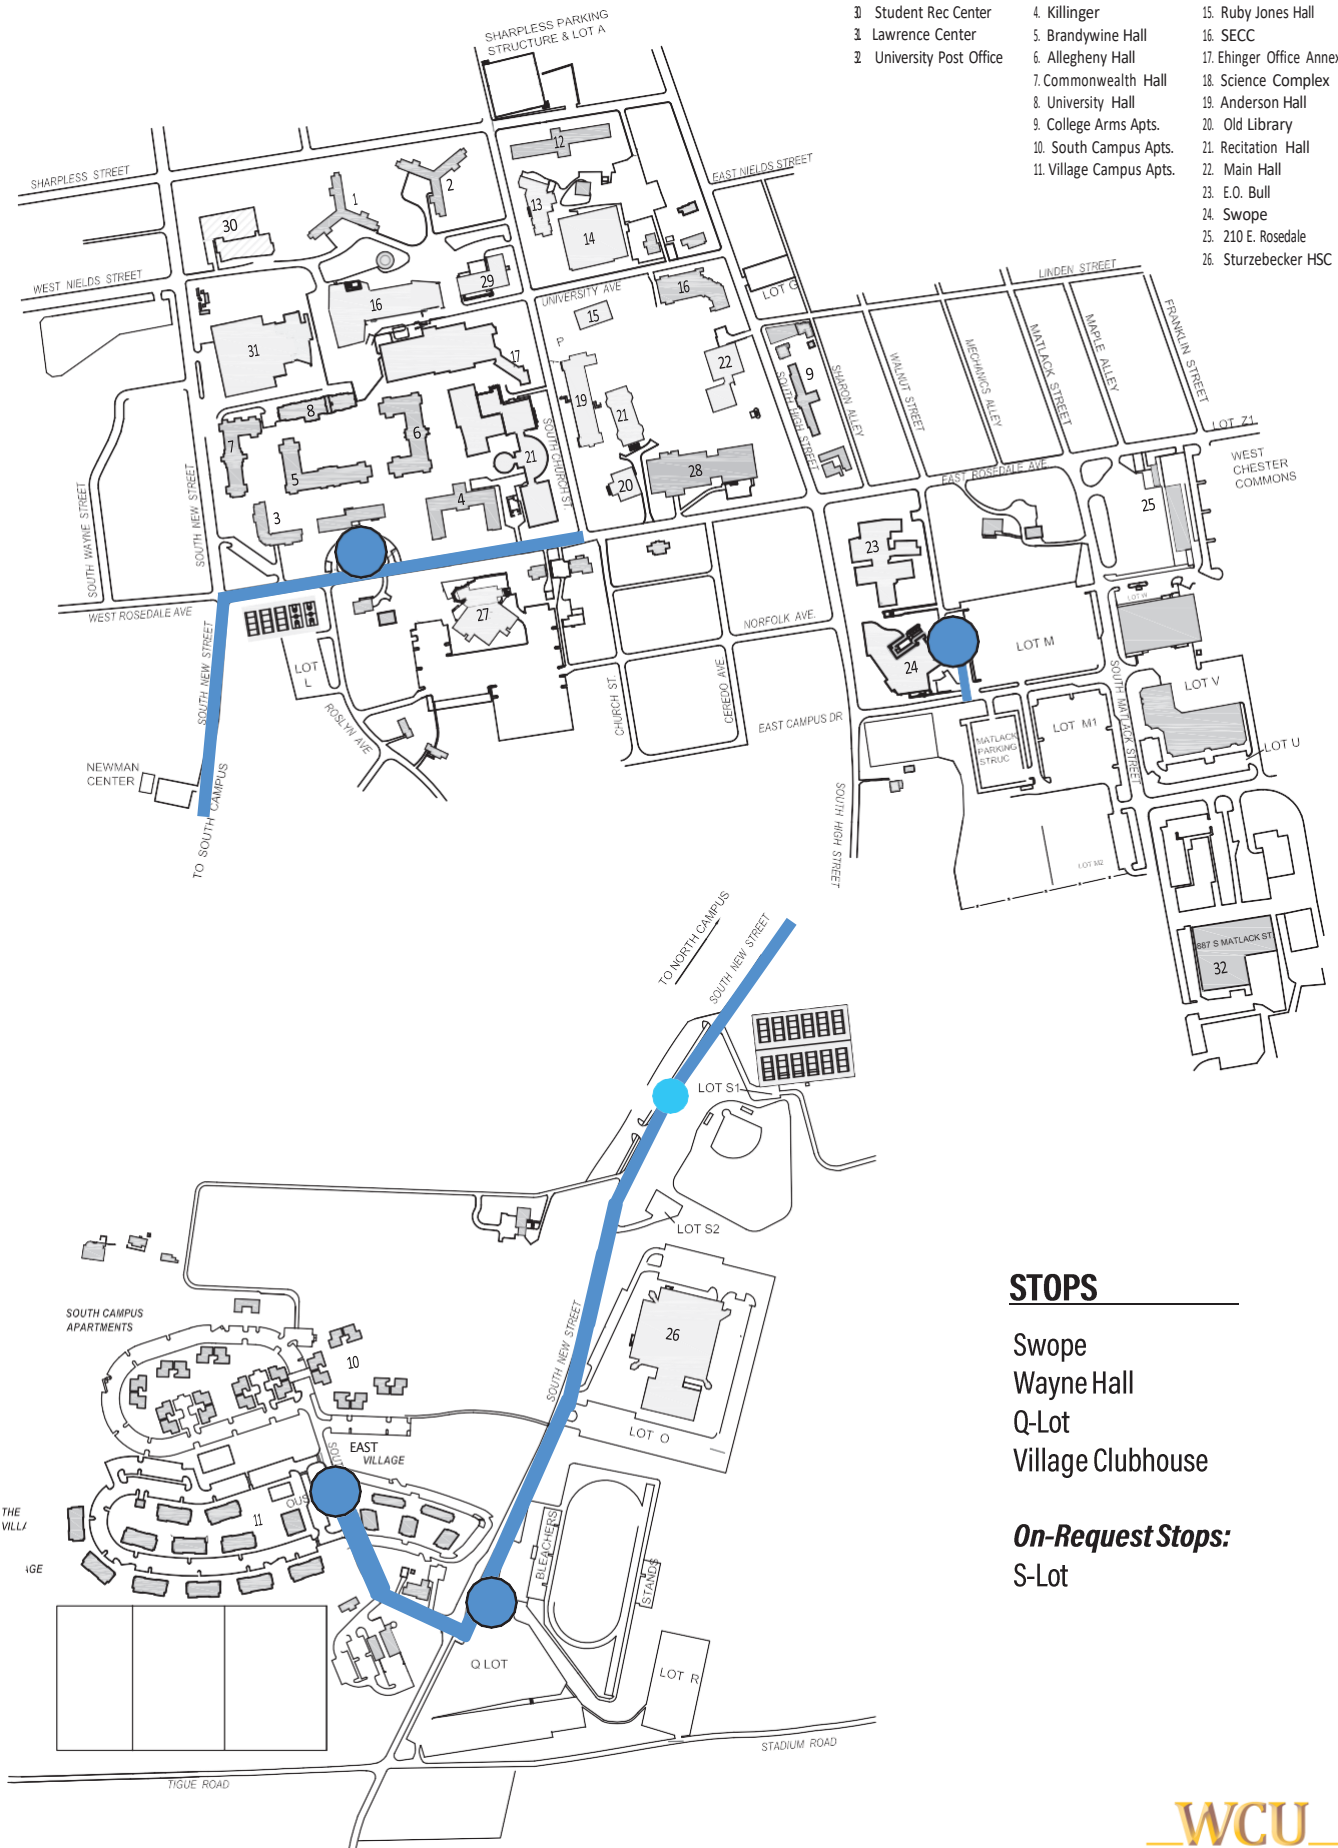

BLUE ROUTE

NORTH CAMPUS

SOUTH CAMPUS

STUDENT SERVICES	STUDENT HOUSING	ACADEMIC BUILDINGS
1 Sykes Student Union	1. Tyson	12. BPMC
2 FHG Library	2. Goshen	13. Mitchell
3 Peoples	3. Schmidt	14. 25 University Ave.
4 Student Rec Center	4. Killinger	15. Ruby Jones Hall
5 Lawrence Center	5. Brandywine Hall	16. SECC
6 University Post Office	6. Allegheny Hall	17. Ehinger Office Annex
	7. Commonwealth Hall	18. Science Complex
	8. University Hall	19. Anderson Hall
	9. College Arms Apts.	20. Old Library
	10. South Campus Apts.	21. Recitation Hall
	11. Village Campus Apts.	22. Main Hall
		23. E.O. Bull
		24. Swope
		25. 210 E. Rosedale
		26. Sturzebecker HSC

STOPS

- Swope
- Wayne Hall
- Q-Lot
- Village Clubhouse

On-Request Stops:

- S-Lot

- Shuttle Stops
- On-Request Shuttle Stops