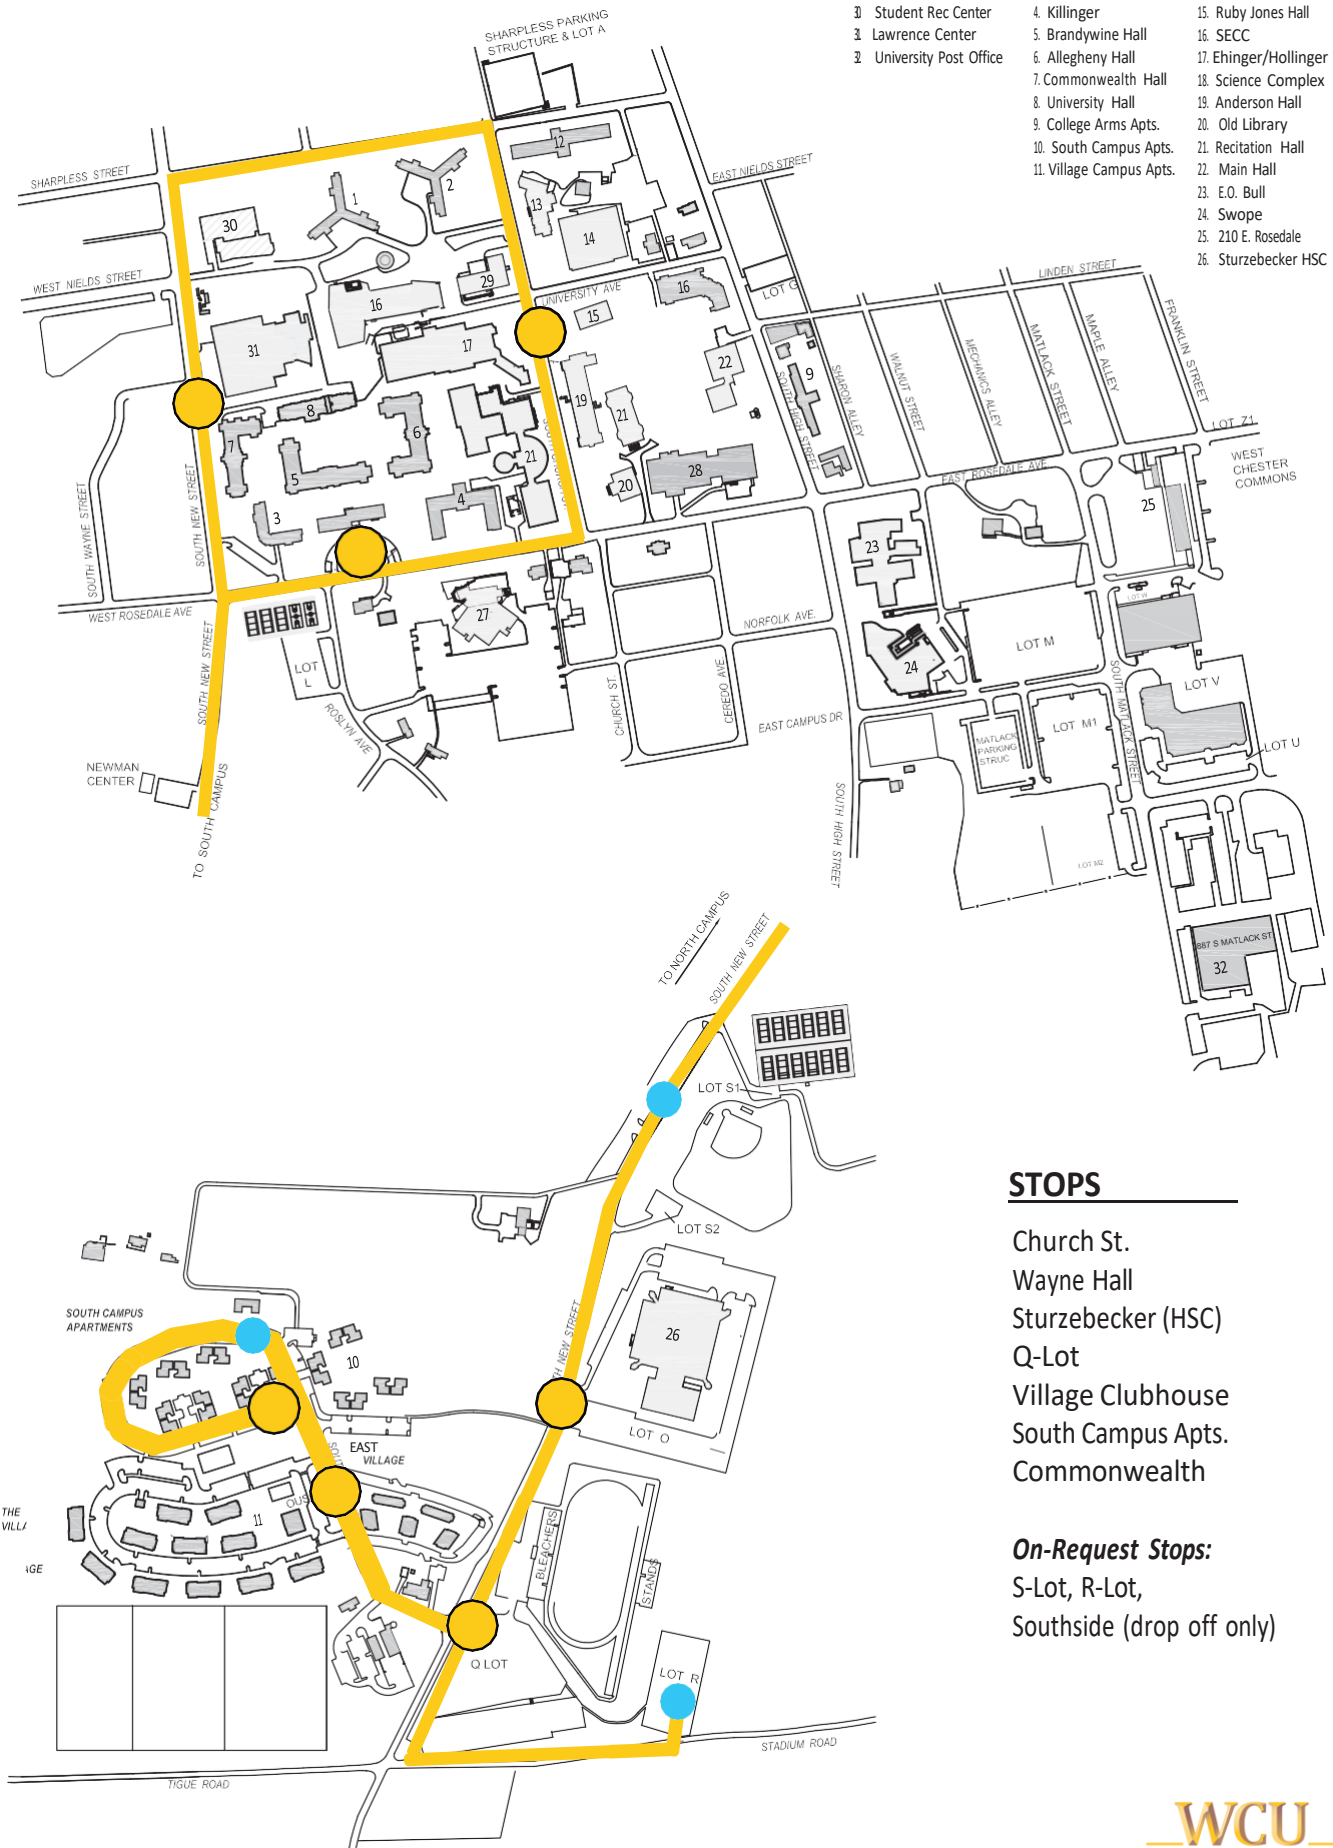

GOLD ROUTE

NORTH CAMPUS

SOUTH CAMPUS

STUDENT SERVICES	STUDENT HOUSING	ACADEMIC BUILDINGS
1 Sykes Student Union	1. Tyson	12. BPMC
2 FHG Library	2. Goshen	13. Mitchell
3 Peoples	3. Schmidt	14. 25 University Ave.
4 Student Rec Center	4. Killinger	15. Ruby Jones Hall
5 Lawrence Center	5. Brandywine Hall	16. SECC
6 University Post Office	6. Allegheny Hall	17. Ehinger/Hollinger
	7. Commonwealth Hall	18. Science Complex
	8. University Hall	19. Anderson Hall
	9. College Arms Apts.	20. Old Library
	10. South Campus Apts.	21. Recitation Hall
	11. Village Campus Apts.	22. Main Hall
		23. E.O. Bull
		24. Swope
		25. 210 E. Rosedale
		26. Sturzebecker HSC

STOPS

- Church St.
- Wayne Hall
- Sturzebecker (HSC)
- Q-Lot
- Village Clubhouse
- South Campus Apts.
- Commonwealth

On-Request Stops:

- S-Lot, R-Lot,
- Southside (drop off only)

- Shuttle Stops
- On-Request Shuttle Stops