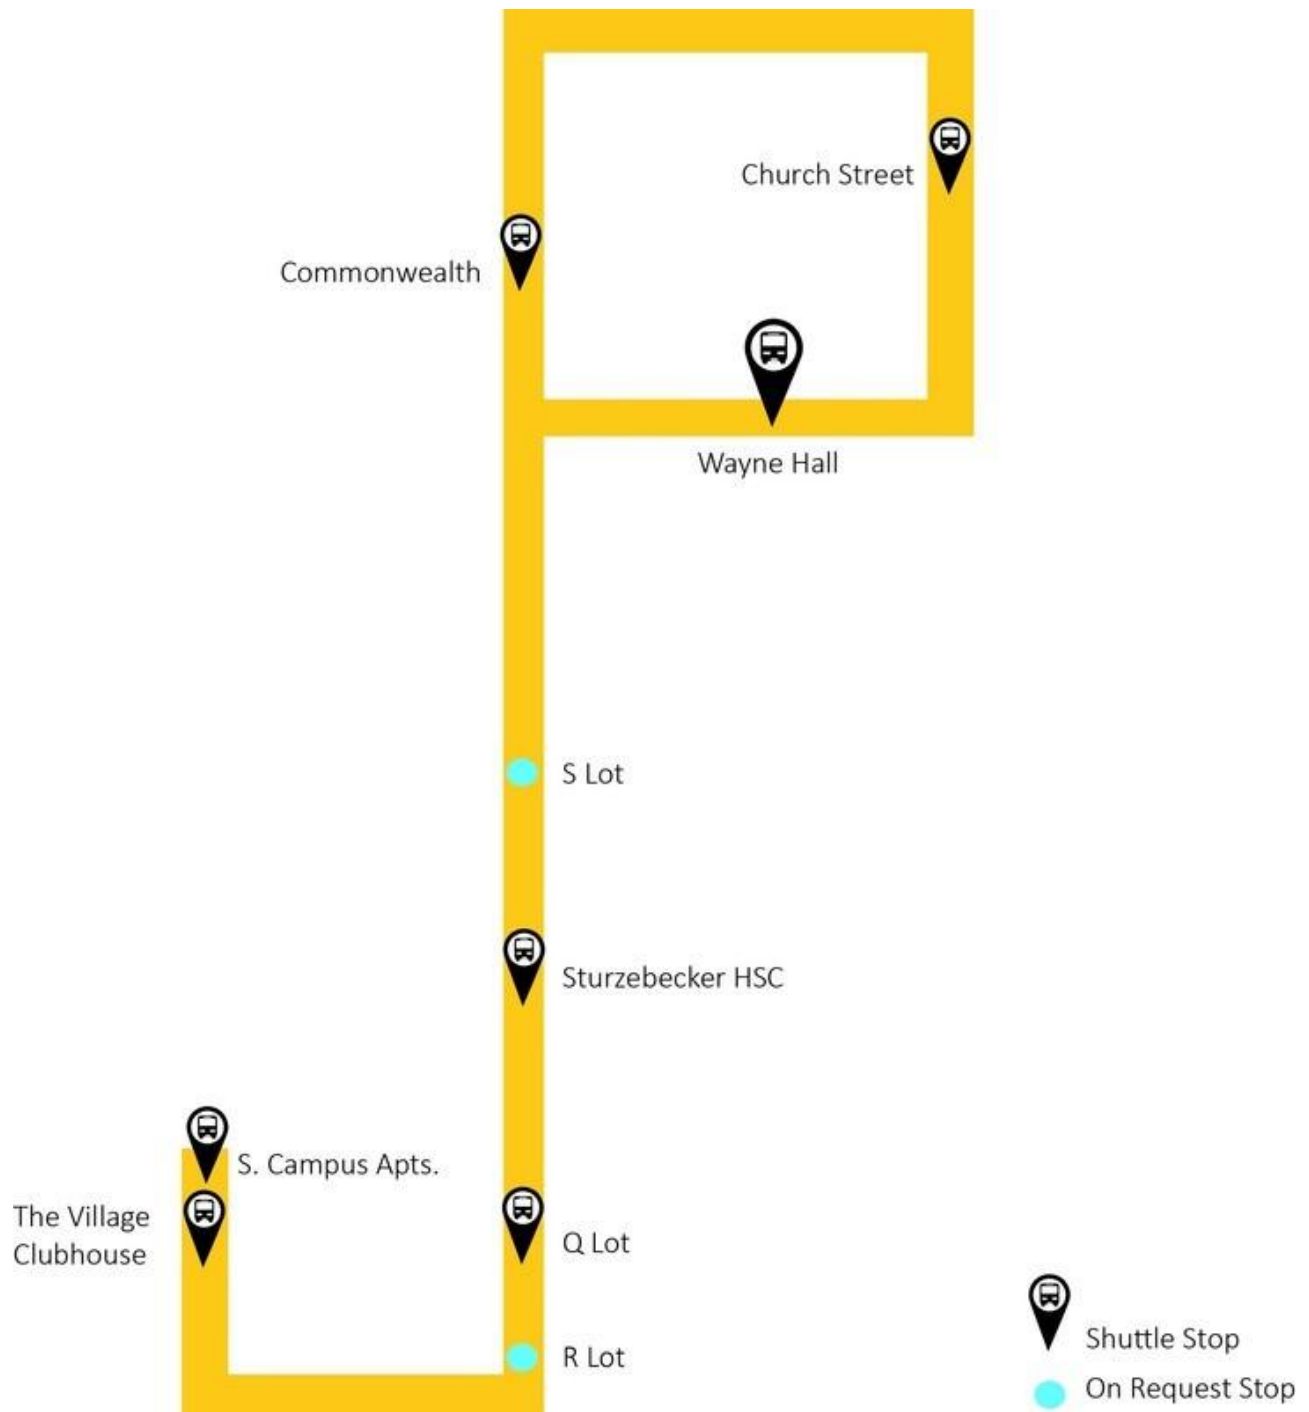

WCU Shuttles

Gold Route

Monday-Friday: 7:15 AM - 2:15 AM

Saturday-Sunday: 10:00 AM - 2:15 AM

GOLD ROUTE

Monday-Friday

BLOCK	NORTHBOUND								SOUTHBOUND						
	LEAVE South Camps Apts.	Village Clubhouse	Q-Lot	R-Lot	HSC (O-Lot)	S-Lot	Commonwealth	Church Street	LEAVE Church Street	Wayne Hall	HSC O-Lot	Q-Lot	R-Lot (on request)	Village Clubhouse	ARRIVE South Side (Drop Off Only)
B									7:25	7:27	7:31	7:32		7:33	7:35
A	7:15	7:16	7:18		7:20	7:21	7:25	7:28	7:31	7:33	7:37	7:38		7:39	7:41
C	7:20	7:21	7:23		7:25	7:26	7:30	7:33	7:36	7:38	7:42	7:43		7:44	7:46
D	7:27	7:28	7:30		7:32	7:33	7:37	7:40	7:43	7:45	7:49	7:50		7:51	7:53
B	7:37	7:38	7:40		7:42	7:43	7:47	7:50	7:53	7:55	7:59	8:00		8:01	8:03
A	7:43	7:44	7:46		7:48	7:49	7:53	7:56	7:59	8:01	8:05	8:06		8:07	8:09
C	7:48	7:49	7:51		7:53	7:54	7:58	8:01	8:04	8:06	8:10	8:11		8:12	8:14
D	7:55	7:56	7:58		8:00	8:01	8:05	8:08	8:11	8:13	8:17	8:18		8:19	8:21
B	8:05	8:06	8:08		8:10	8:11	8:15	8:18	8:21	8:23	8:27	8:28		8:29	8:31
A	8:11	8:12	8:14		8:16	8:17	8:21	8:24	8:27	8:29	8:33	8:34		8:35	8:37
C	8:16	8:17	8:19		8:21	8:22	8:26	8:29	8:32	8:34	8:38	8:39		8:40	8:42
D	8:23	8:24	8:26		8:28	8:29	8:33	8:36	8:39	8:41	8:45	8:46		8:47	8:49
B	8:33	8:34	8:36		8:38	8:39	8:43	8:46	8:49	8:51	8:55	8:56		8:57	8:59
A	8:39	8:40	8:42		8:44	8:45	8:49	8:52	8:55	8:57	9:01	9:02		9:03	9:05
C	8:44	8:45	8:47		8:49	8:50	8:54	8:57	9:00	9:02	9:06	9:07		9:08	9:10
D	8:51	8:52	8:54		8:56	8:57	9:01	9:04	9:07	9:10	9:14	9:15		9:16	9:18
B	9:01	9:02	9:04		9:06	9:07	9:11	9:14	9:17	9:20	9:24	9:25		9:26	9:28
A	9:07	9:08	9:10		9:12	9:13	9:17	9:20	9:23	9:26	9:30	9:31		9:32	9:34
C	9:12	9:13	9:15		9:17	9:18	9:22	9:25	9:28	9:31	9:35	9:36		9:37	9:39
D	9:20	9:21	9:23		9:25	9:26	9:30	9:33	9:36	9:39	9:43	9:44		9:45	9:47
B	9:30	9:31	9:33		9:35	9:36	9:40	9:43	9:46	9:49	9:53	9:54		9:55	9:57
A	9:36	9:37	9:39		9:41	9:42	9:46	9:49	9:52	9:55	9:59	10:00		10:01	10:03
C	9:41	9:42	9:44		9:46	9:47	9:51	9:54	9:57	10:00	10:04	10:05		10:06	10:08