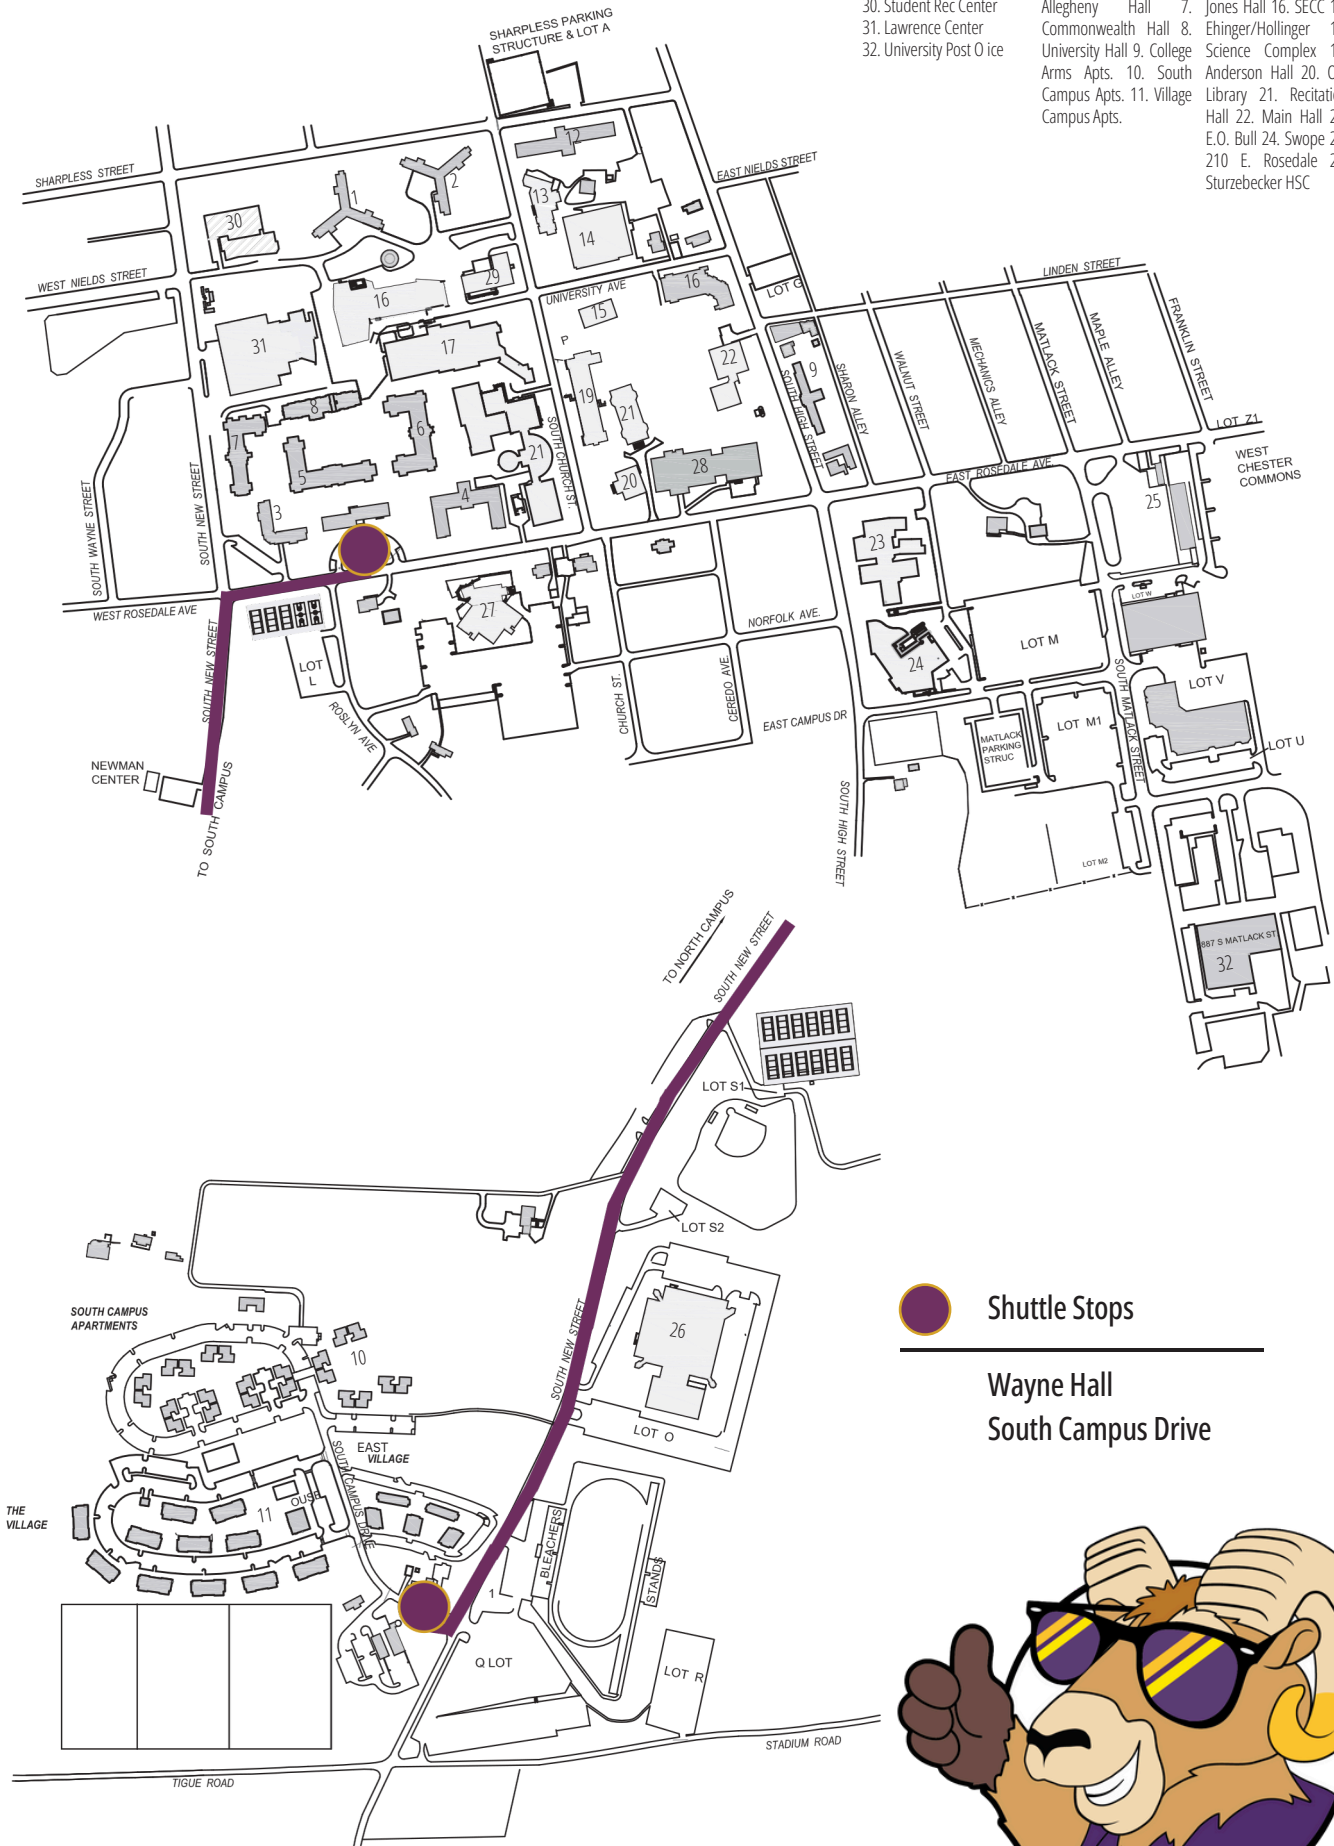

10:00 a.m. - 4:00 p.m.

Assumption University

November 15 @ 12:00 p.m.

10:00 a.m. - 4:00 p.m.

Rally Route

Home Football Games

Rally Route

NORTH CAMPUS

SOUTH CAMPUS

STUDENT SERVICES

- 27. Sykes Student Union
- 28. FHG Library
- 29. Peoples
- 30. Student Rec Center
- 31. Lawrence Center
- 32. University Post Office

STUDENT HOUSING

- Tyson
- 2. Goshen
- 3. Allegheny Hall
- 6. Commonwealth Hall
- 9. University Hall
- 10. South Campus Apts.
- 11. Village Campus Apts.

ACADEMIC BUILDINGS

- 1. BPMC
- 2. Killinger
- 3. University Ave.
- 4. SECC
- 5. Jones Hall
- 6. Ehinger/Hollinger
- 7. Science Complex
- 8. Anderson Hall
- 9. Old Library
- 10. Recitation Hall
- 11. Main Hall
- 12. E.O. Bull
- 13. Swope
- 14. 210 E. Rosedale
- 15. Sturzebecker HSC

 Shuttle Stops

Wayne Hall
South Campus Drive