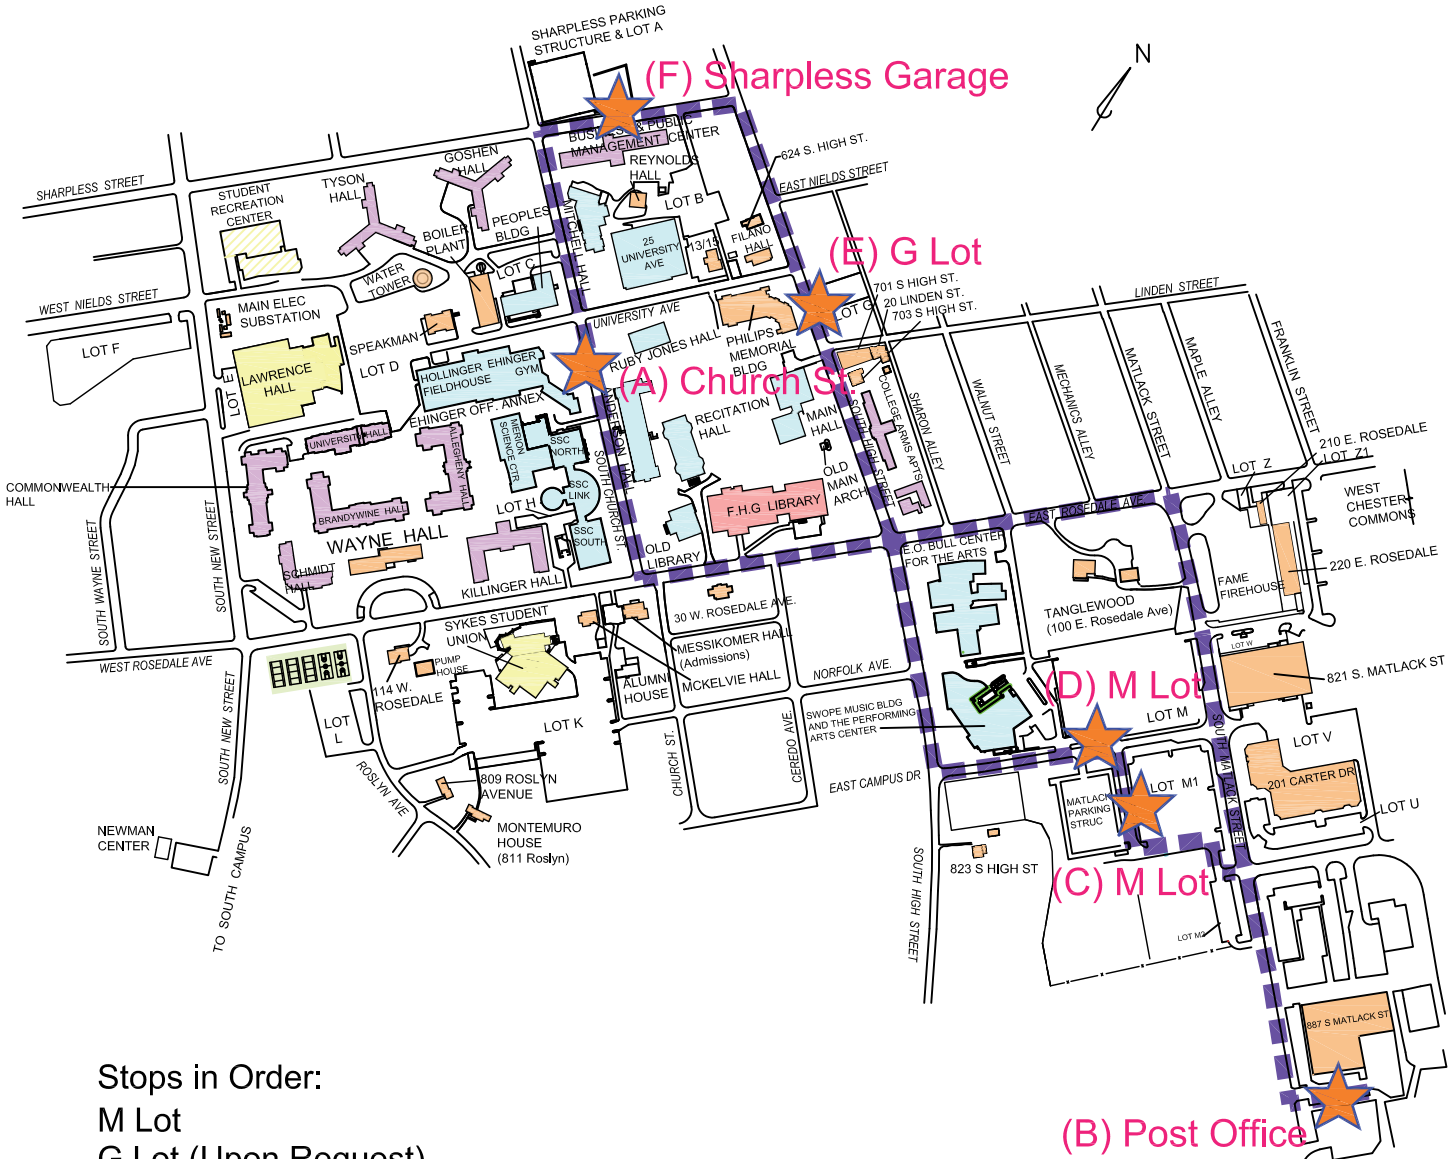

East Campus Loop

- Stops in Order:
- M Lot
 - G Lot (Upon Request)
 - Sharpless Garage (Upon Request)
 - Church Street
 - Post Office
 - M Lot

= SHUTTLE BUS STOP