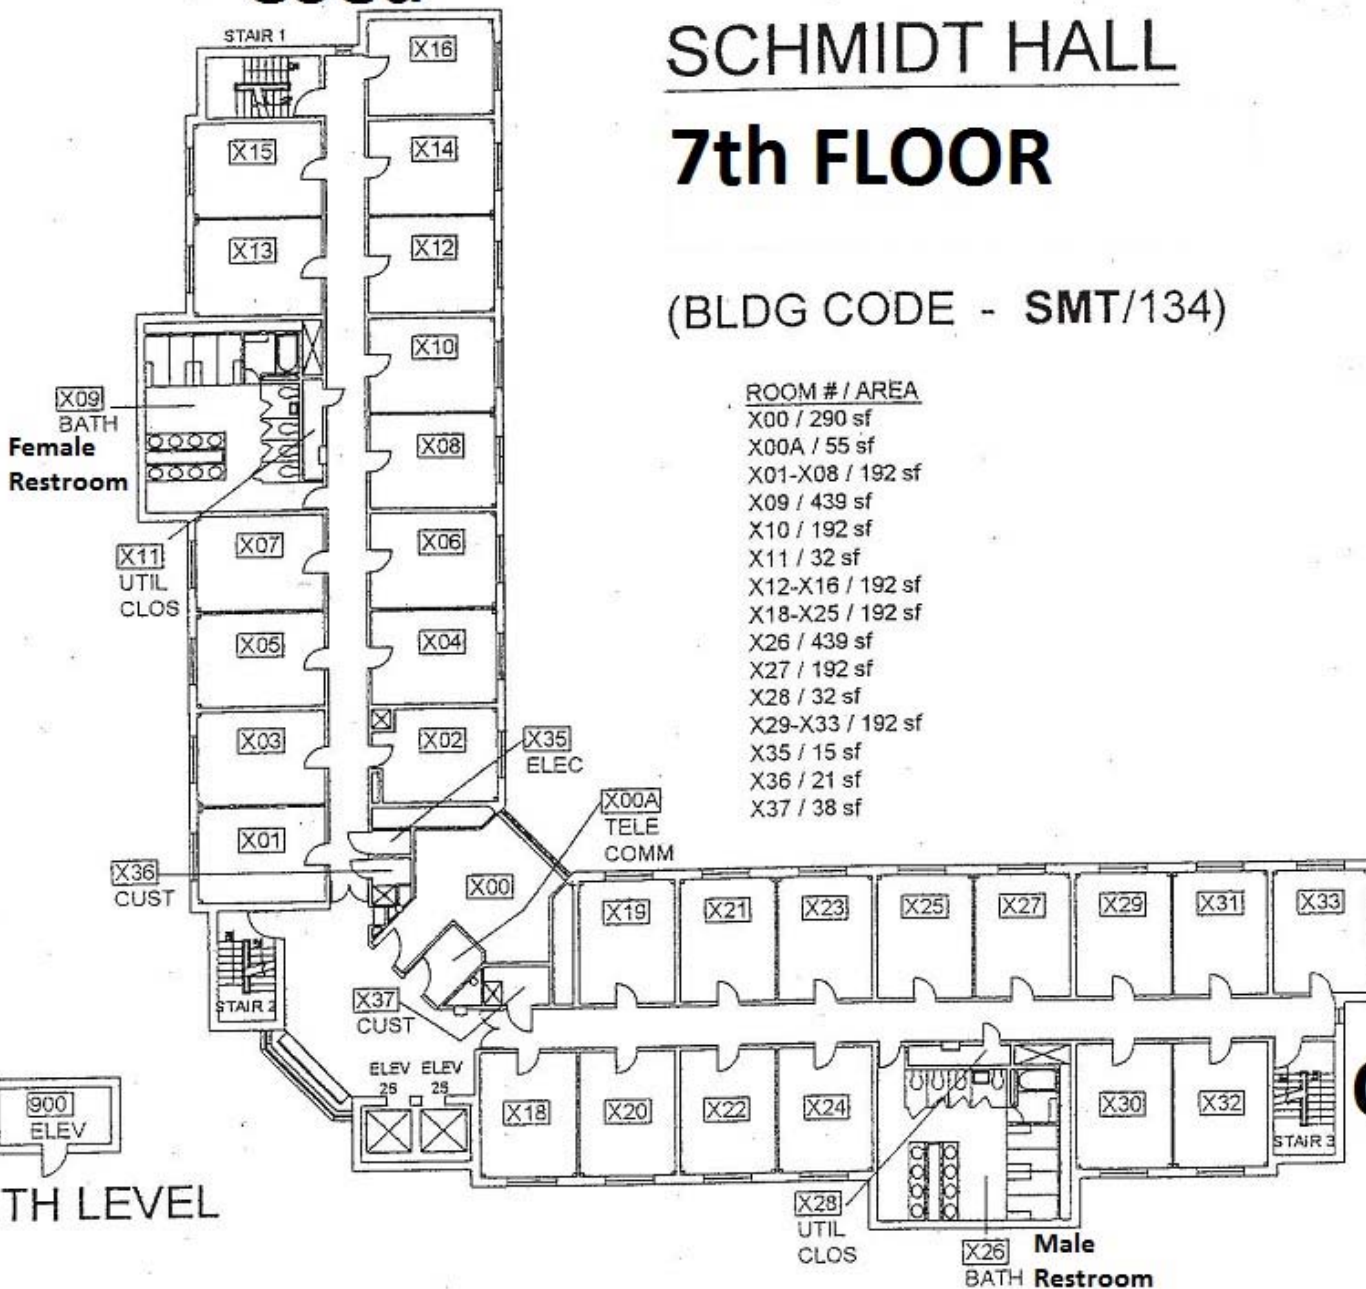

Coed

SCHMIDT HALL

7th FLOOR

(BLDG CODE - SMT/134)

ROOM # / AREA

- X00 / 290 sf
- X00A / 55 sf
- X01-X08 / 192 sf
- X09 / 439 sf
- X10 / 192 sf
- X11 / 32 sf
- X12-X16 / 192 sf
- X18-X25 / 192 sf
- X26 / 439 sf
- X27 / 192 sf
- X28 / 32 sf
- X29-X33 / 192 sf
- X35 / 15 sf
- X36 / 21 sf
- X37 / 38 sf

NINTH LEVEL

Coed