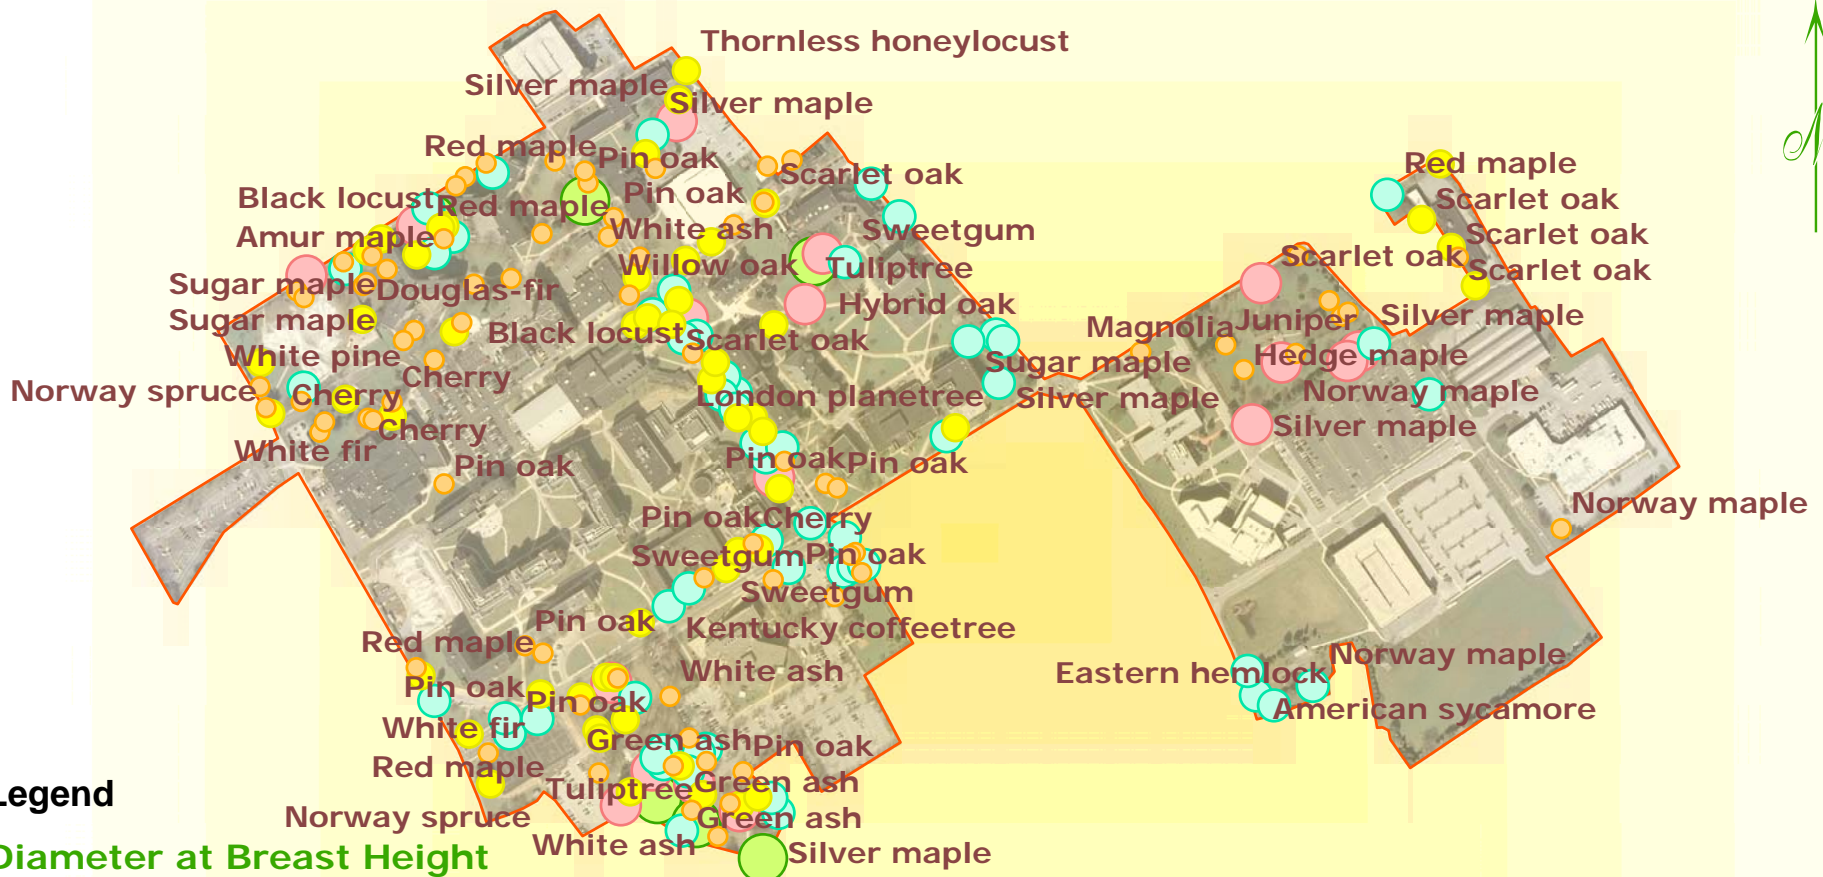

Big Trees on Campus

Legend

Diameter at Breast Height

DBH in Inches

- 20" - 24.5"
- 24.5" - 30.5"
- 30.5" - 38"
- 38" - 48"
- 48" - 62"